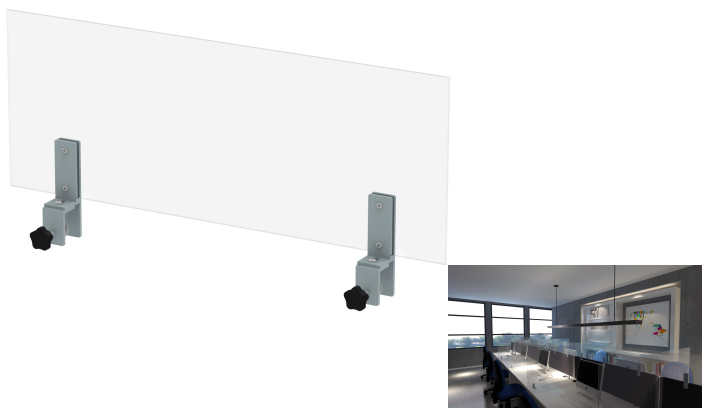

Protect Plus Acrylic Desktop Screen Topper (W 800 x H 300mm)

Features And Benefits:

Tough and durable, wipe clean acrylic surface 5mm thick acrylic panels Fixes to existing desktop screens to protect against spread of bacteria Transparent acrylic provides maximum visibility Supplied with fixing clamps for easy installation The clamps for the topper screens accept panels up to 35mm thick 2 year warranty
