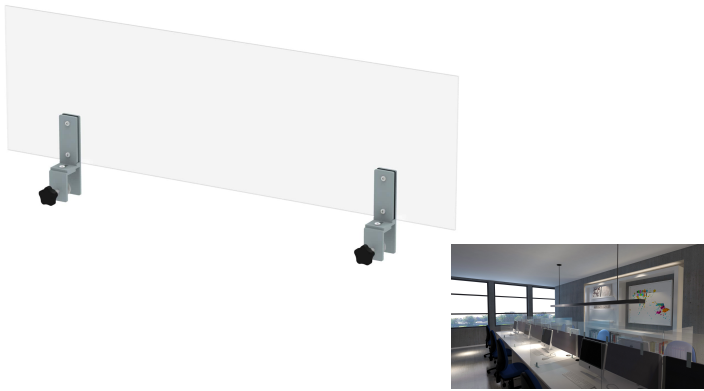

Protect Plus Acrylic Desktop Screen Topper (W 1000 x H 300mm)

Features And Benefits:

Tough and durable, wipe clean acrylic surface 5mm thick acrylic panels Fixes to existing desktop screens to protect against spread of bacteria Transparent acrylic provides maximum visibility Supplied with fixing clamps for easy installation The clamps for the topper screens accept panels up to 35mm thick 2 year warranty
